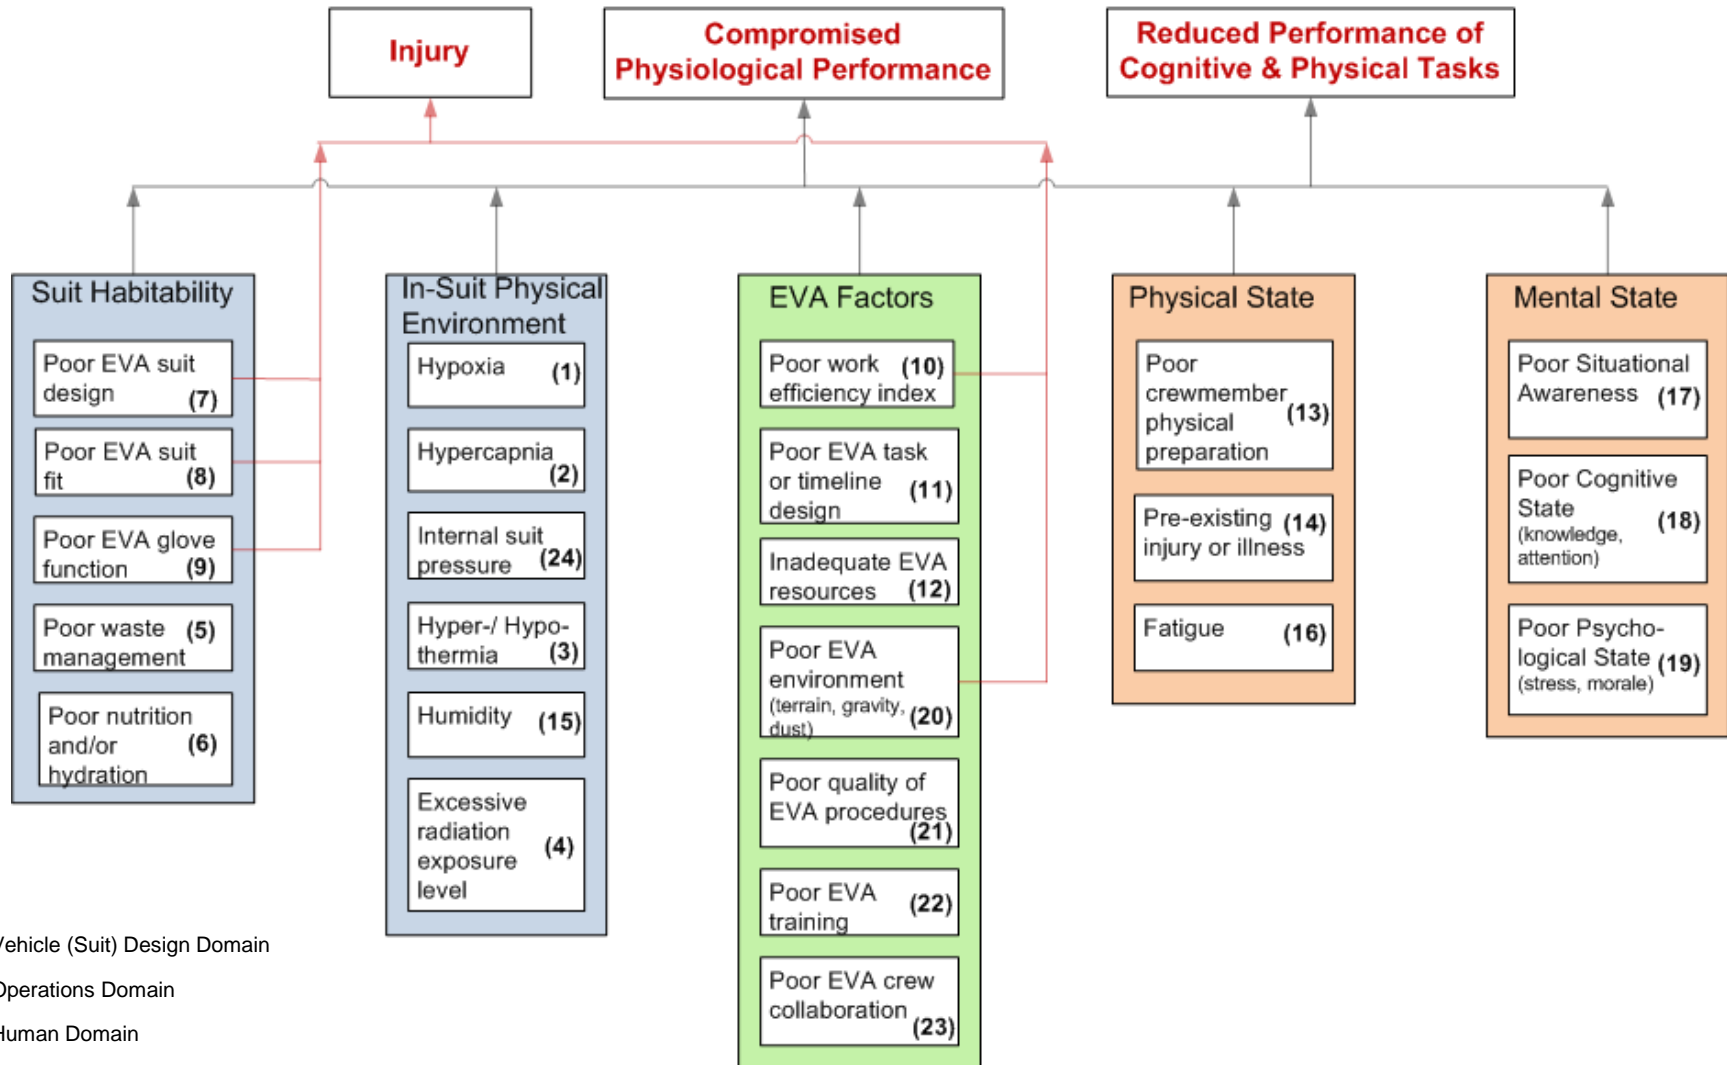

EVA Risk Master Logic Diagram (MLD)

RISK OF INJURY AND COMPROMISED PERFORMANCE DUE TO EVA OPERATIONS

- Vehicle (Suit) Design Domain
- Operations Domain
- Human Domain