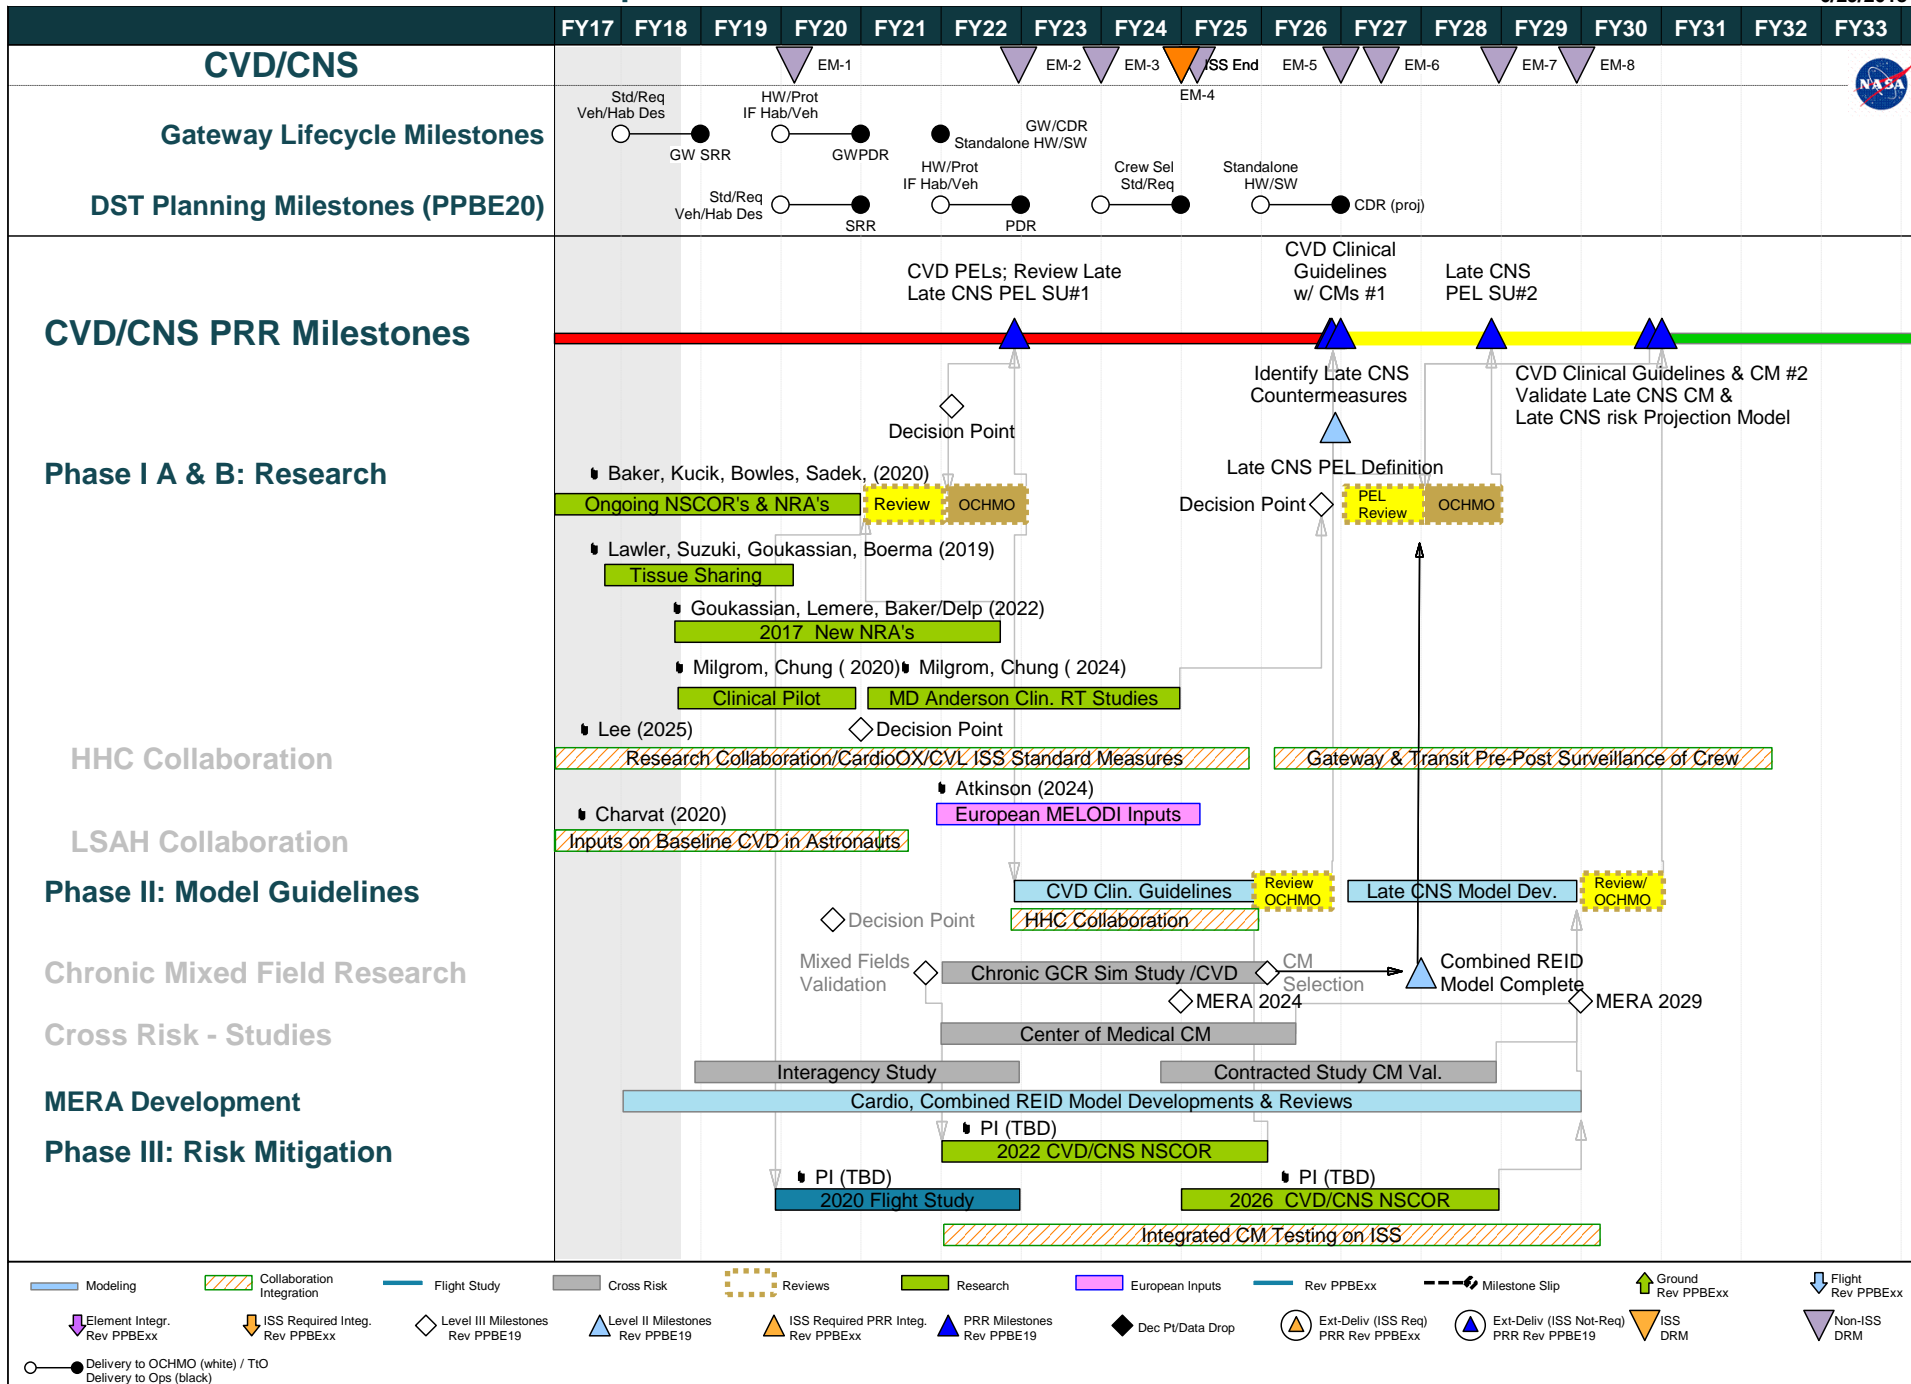

Space Radiation - CVD/ Late CNS- PPBE2020

6/29/2018

Space Radiation - Acute CNS

6/29/2018