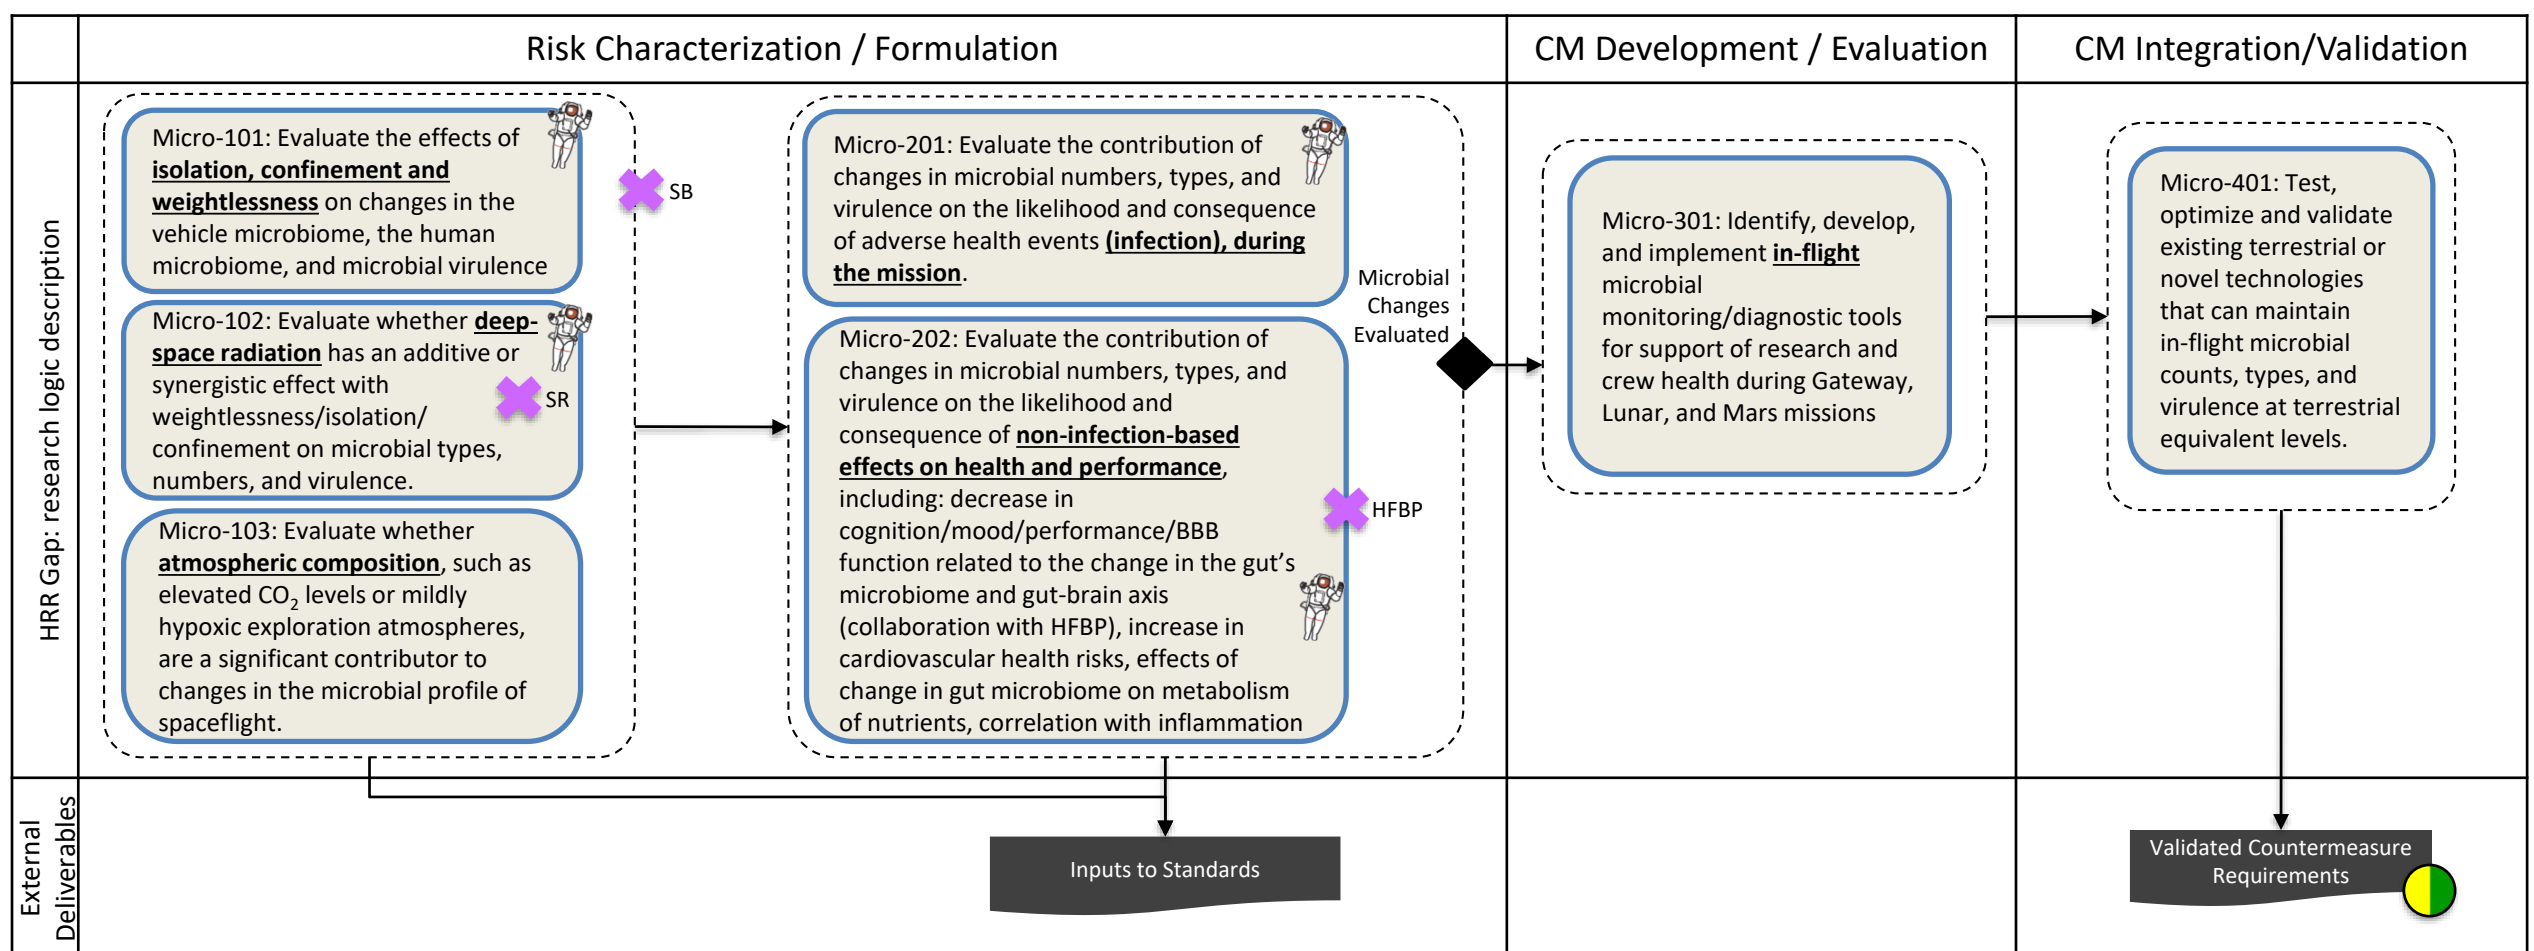

Microhost Risk Approach Plan

Note: Milestone (◆) and Gap Closures (●) are Program reviews with defined entry/exit criteria.

Legend:  Analog  Flight environment  Cross Element Integration  Anticipated PRR Color Change