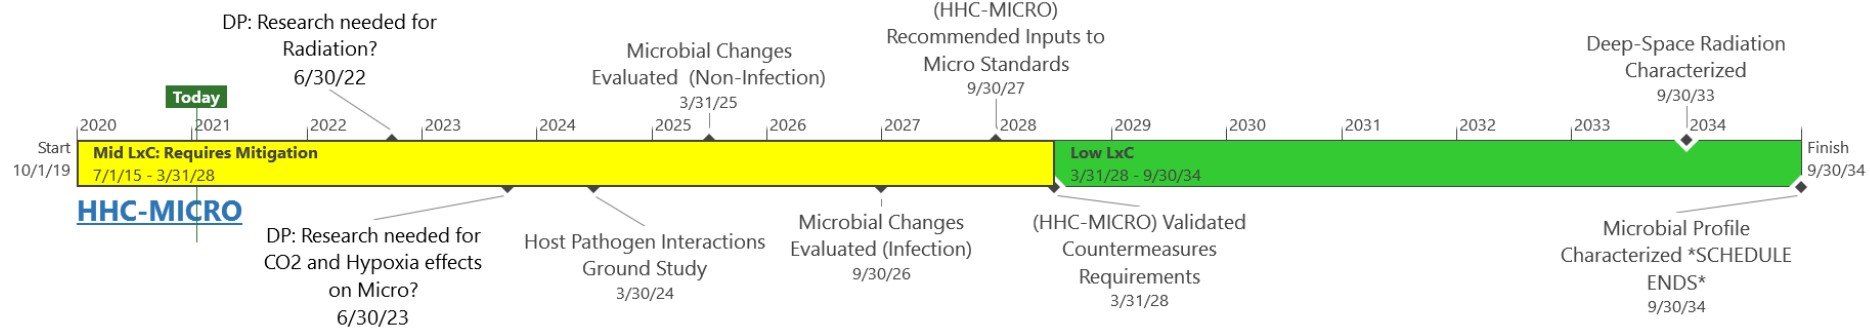

Microhost Risk Approach Plan

Note: Milestone (◆) and Gap Closures (●) are Program reviews with defined entry/exit criteria.

Legend:  Analog  Flight environment  Cross Element Integration  Anticipated PRR Color Change